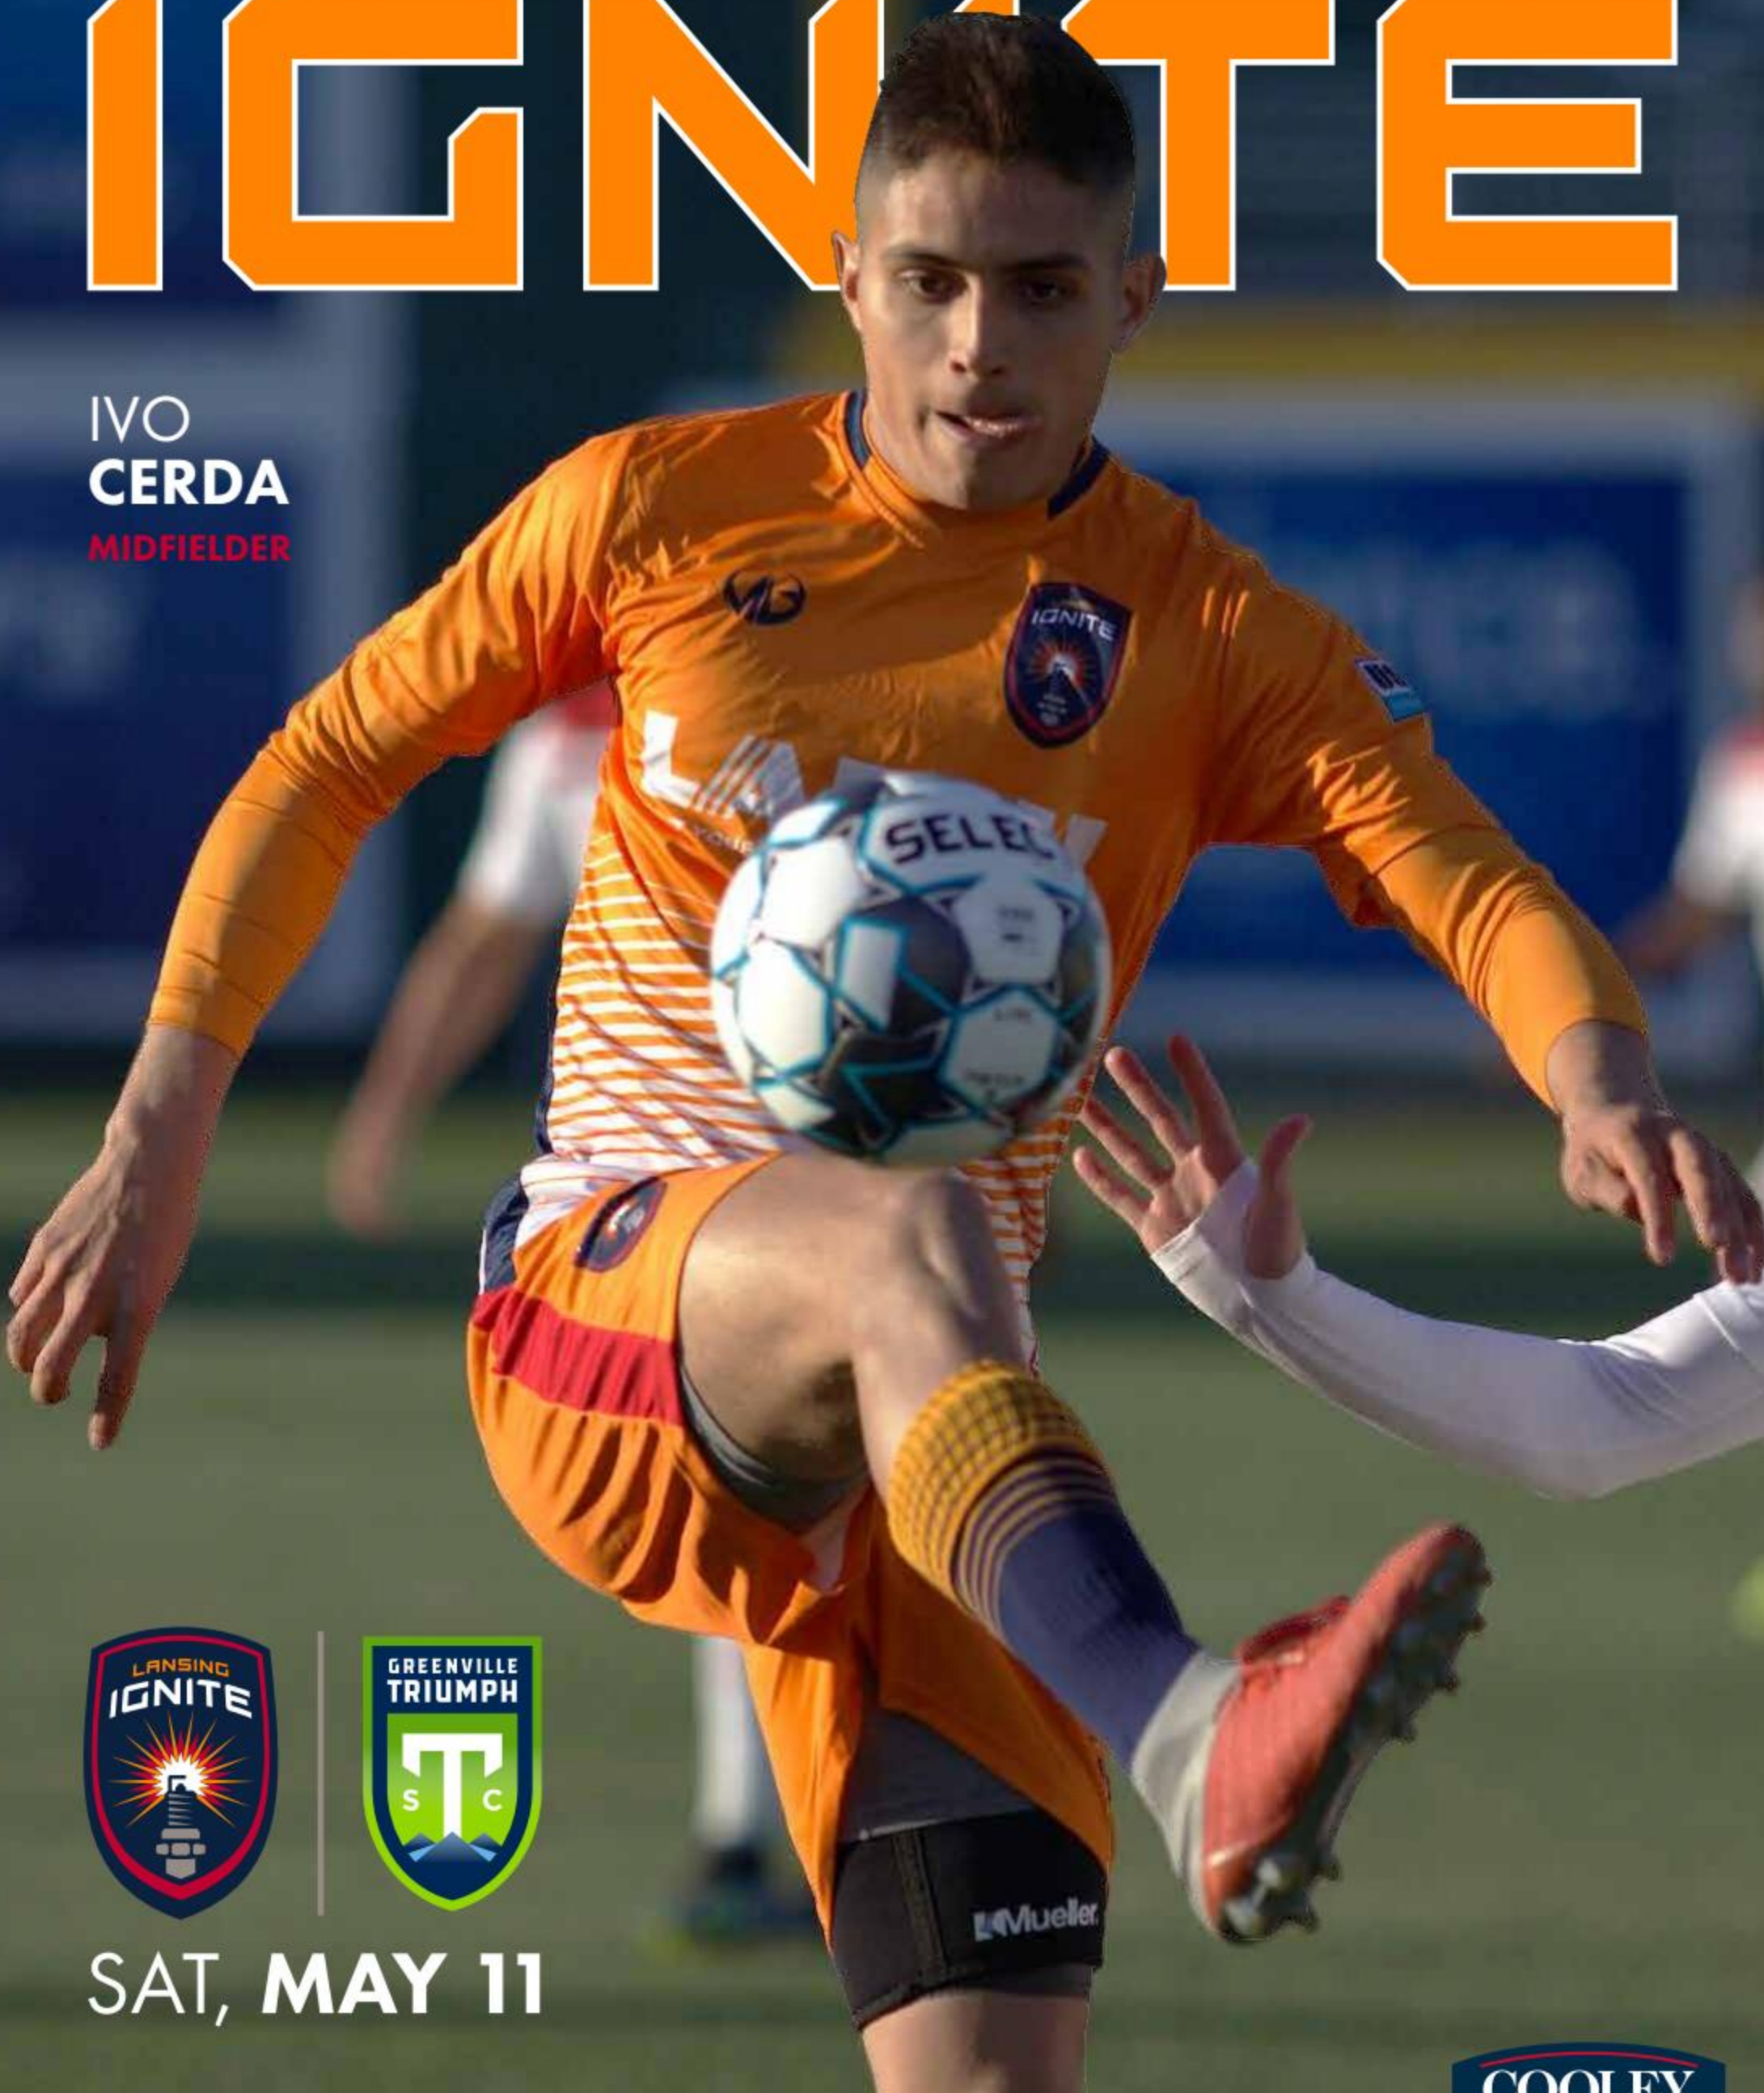

# IGNITE

IVO  
CERDA  
MIDFIELDER

SAT, MAY 11

LANSINGIGNITE.COM

@LANSINGIGNITE

IGNITE  
THE NIGHT